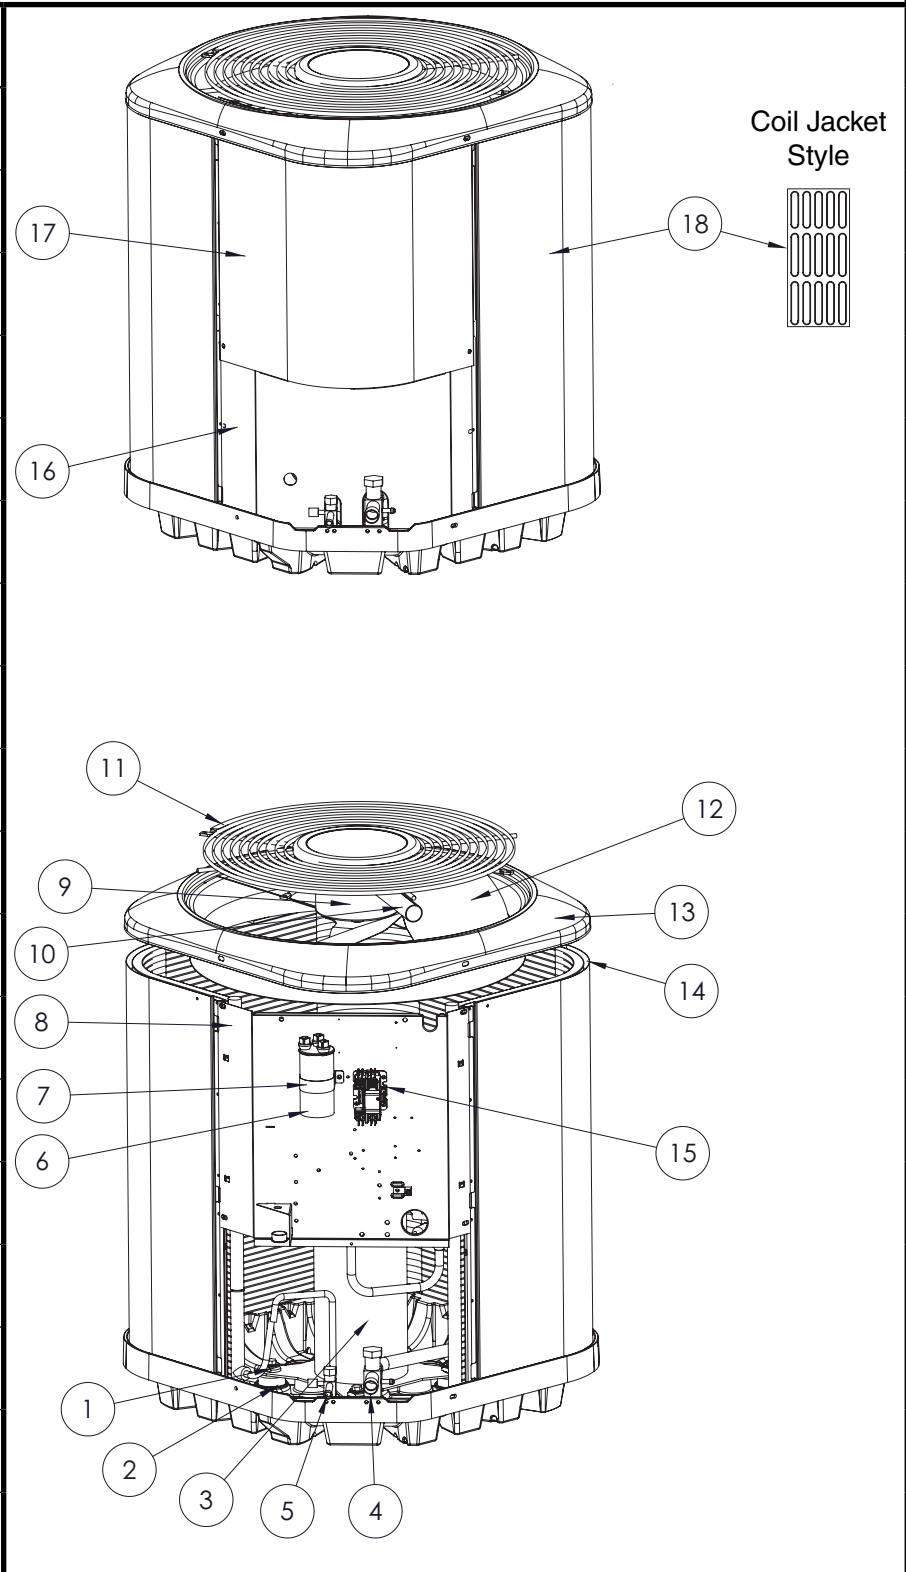

REPLACEMENT PARTS LIST

RS4BE RESIDENTIAL SPLIT SYSTEM AIR CONDITIONER 14 SEER MODELS

ITEM #	COMPONENT
1	COMPRESSOR BOLT
2	COMPRESSOR GROMMET
3	COMPRESSOR
4	REFRIGERANT VALVE (LG)
5	REFRIGERANT VALVE (SM)
6	CAPACITOR
7	CAPACITOR STRAP
8	CONTROL BOX
9	OUTDOOR FAN MOTOR
10	MOTOR WIRE CONDUIT
11	OUTDOOR FAN GRILLE
12	OUTDOOR FAN BLADE
13	TOP PAN </td
14	OUTDOOR COIL
15	CONTACTOR
16	ACCESS PANEL
17	CONTROL BOX COVER
18	OUTDOOR COIL GUARD

RS4BE RESIDENTIAL SPLIT SYSTEM AIR CONDITIONER

DESCRIPTION	RS4BE-018KA	RS4BE-024KA	RS4BE-030KA	RS4BE-036KA
	921906R	921907R	921908R	921909R
ACCESS PANEL	274012MR	274013MR	274012MR	274014MR
BOLT, COMPRESSOR	600426	600426	600426	600426
CAPACITOR	01-0082	01-0083	01-0084	01-0085
CAPACITOR STRAP	258781	258781	258781	258781
COMPRESSOR	921421	921422	921425	921426
COMPRESSOR MOLDED PLUG (NOT SHOWN)	634660R	634660R	634660R	634660R
CONTACTOR	624712	624712	624712	624712
CONTROL BOX	2C3551	2C3551	2C3551	2C3551
CONTROL BOX COVER	276921MR	276921MR	276921MR	276921MR
FILTER DRIER (NOT SHOWN)	669764	669764	669764	669764
GROMMET, COMPRESSOR	668530	668530	668530	668530
HIGH PRESSURE SWITCH (NOT SHOWN)	632473R	632473R	632473R	632473R
MOTOR WIRE CONDUIT	664292	664292	664290	664290
NUT (NOT SHOWN)	606261R	606261R	606261R	606261R
OUTDOOR COIL	2A9972R	664826R	2B5231R	664702R
OUTDOOR COIL GUARD	2C4392MR	2C4393MR	2C4402MR	2C4404MR
OUTDOOR FAN BLADE	667261R	667261R	667383	667383
OUTDOOR FAN GRILLE	669592R	669592R	669591R	669591R
OUTDOOR FAN MOTOR	621919	621919	622171	622066
REFRIGERANT VALVE (LG)	663864R	663864R	663864R	663864R
REFRIGERANT VALVE (SM)	663862R	663862R	663862R	663862R
TOP CAP (NOT SHOWN)	275291MR	275291MR	275291MR	275291MR
TOP PAN	284711MR	284711MR	284701MR	284701MR