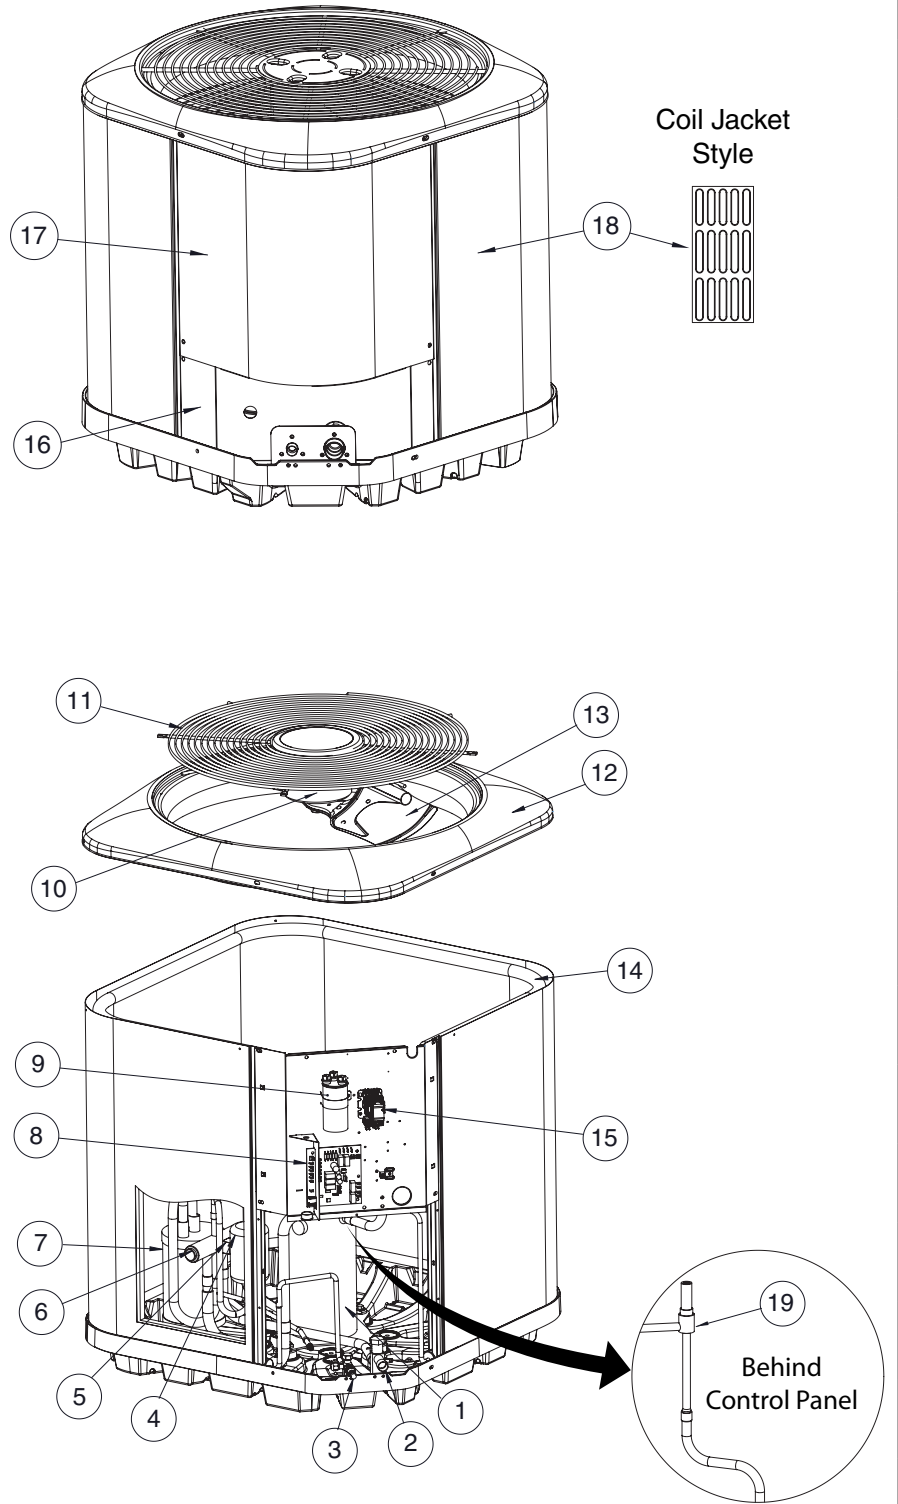

# REPLACEMENT PARTS LIST

## RT4BE SPLIT SYSTEM HEAT PUMP WITH MICROCHANNEL COIL 14 SEER MODELS

ITEM #	COMPONENT
1	COMPRESSOR
2	REFRIGERANT VALVE (LG)
3	REFRIGERANT VALVE (SM)
4	MUFFLER
5	REVERSING VALVE COIL
6	REVERSING VALVE
7	ACCUMULATOR
8	DEFROST BOARD
9	CAPACITOR
10	OUTDOOR FAN MOTOR
11	OUTDOOR FAN GRILLE
12	TOP PAN
13	OUTDOOR FAN BLADE
14	OUTDOOR COIL
15	CONTACTOR
16	ACCESS PANEL
17	CONTROL BOX COVER
18	OUTDOOR COIL GUARD
19	HOT GAS BYPASS SOLENOID